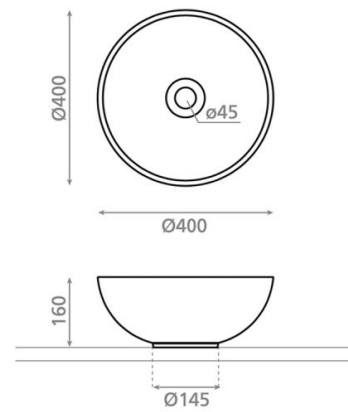

Ribera

Ref. 8337

400x160 mm

Features

Circular washbasin
Cast iron
400x160 mm