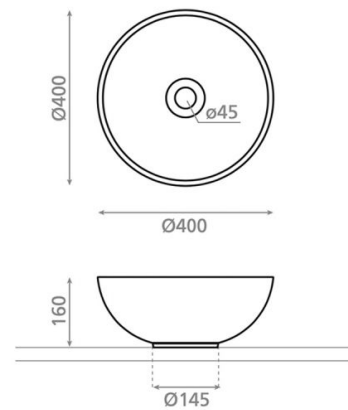

# Decorated white Ribera

**Ref. 8338/17**

400x160 mm