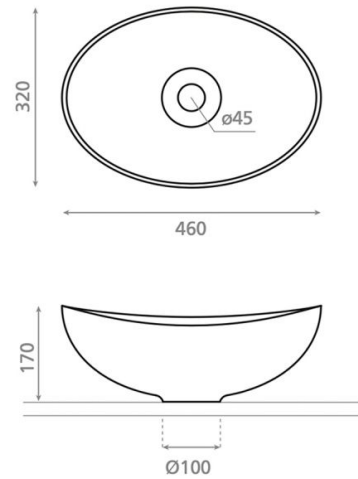

Decorated white Begursa

Ref. 8336/17

460x320x170 mm.

Features

Decorated Toile de Jouy azul.
Available in other finishes.