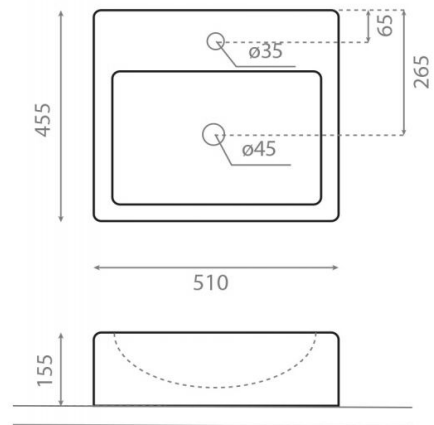

## Ref. 0010

510x455x155mm

### Features

- Wall-mounting possibility.
- With overflow.
- Valid for Bathco tops.