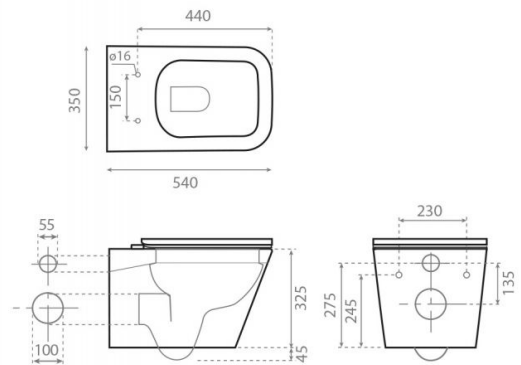

Wall-hung toilet Toledo

Ref. 4516

540x350x325 mm

Features

Wall-hung toilet.
WC with fixing kit
Antibacterial
It does not include wall tank
Urea removable seat and cover
Soft close system
Net weight: 29kgs. Gross weight:
30kgs. Units per pallet: 12