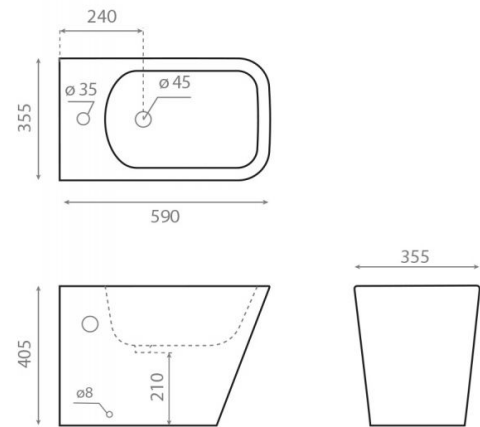

Bidet Toledo

Ref. 4517

590x355x405 mm

Features

Bidet with fixing kit.
Antibacterial.
Net weight 29kg, gross weight 30kg
Units per palet 16.