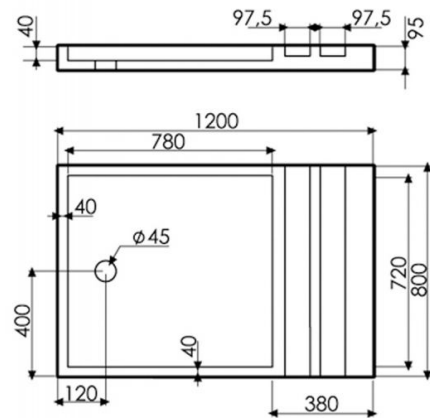

Simi shower tray

Ref. 00334

1200x800x95 mm

Features

Stone shower tray, Natural Series Collection.

Available colors: