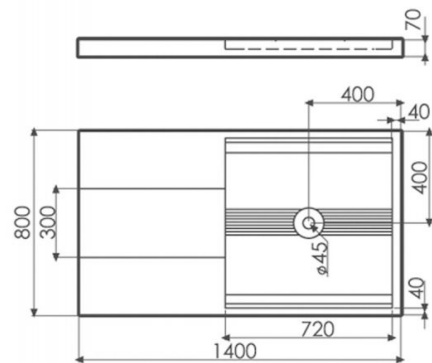

Oco shower tray

Ref. 00344

1400x800x70 mm

Features

Stone shower tray, natural series Collection.

Available colors: