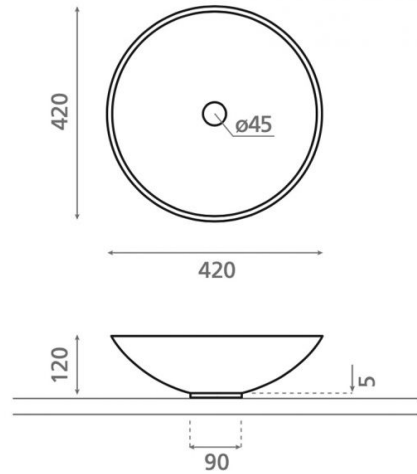

# Piamonte

**Ref. 6002**

420x120 mm

## Features

Topcounter washbasin.  
Dimensions: 420x120 mm.  
Net weight 4kg, gross weight 5 kg.