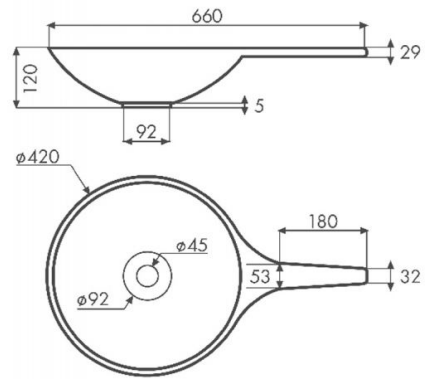

Saja

Ref. 6003

660x420x120 mm

Features

Topcounter washbasin with towel rail.
Dimensions: 660x420x120 mm
Net weight 4,5kg, gross weight 5,5kg.