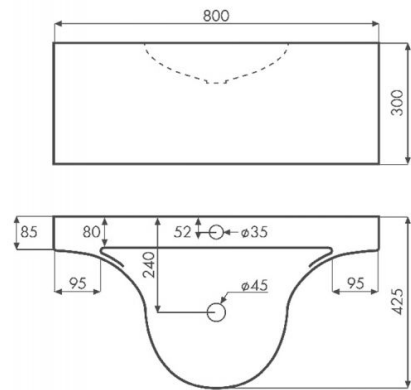

## Ref. 6004

800x425x300 mm

### Features

Wall-mounted washbasin.  
Dimensions 800x425x300 mm.  
Net weight 15kg, gross weight 16kg.