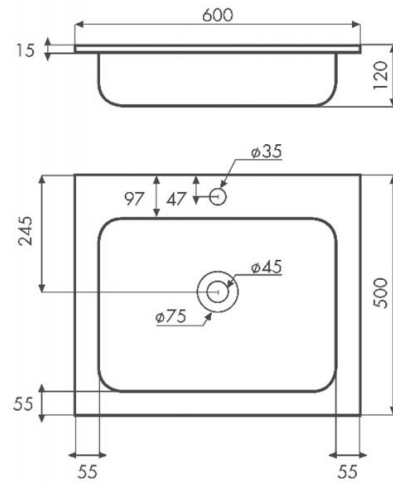

## Ref. 6008

600x500x120 mm

### Features

Semi-recessed washbasin.

Dimensions: 600x500x120 mm

Net weight 10,5kg, gross weight 11,5kg