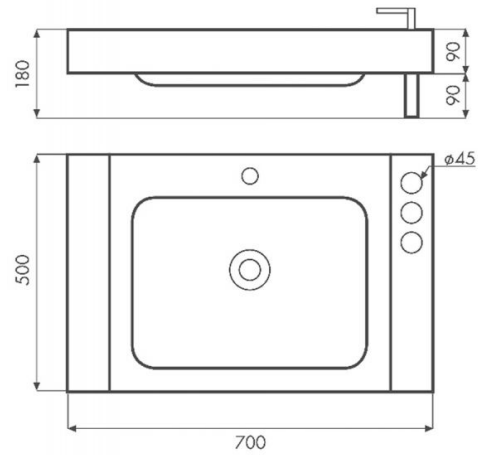

Nansa

Ref. 6008/0301

700x500x180 mm

Features

Semi-recessed washbasin with stainless steel frame top with accessories.
Accessories and towel rail included.
Both sides possibility.
Dimensions: 700x500x180 mm