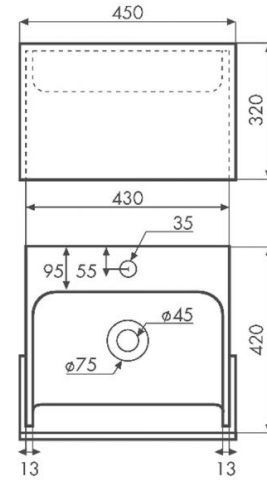

## Ref. 6014

450x420x320 mm

### Features

Wall mounted washbasin.  
Dimensions: 450x420x320 mm  
Net weight 19kg, gross weight 21kg.