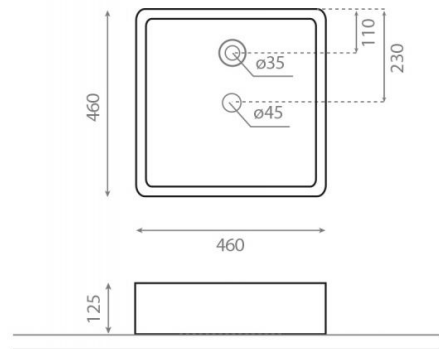

Isla

Ref. 0017C

460x460x125 mm

Features

No wall-mounting possibility.
Without overflow.
Valid for Bathco tops.
Net weight 11kg, gross weight 12kg.
Units per pallet: 52.