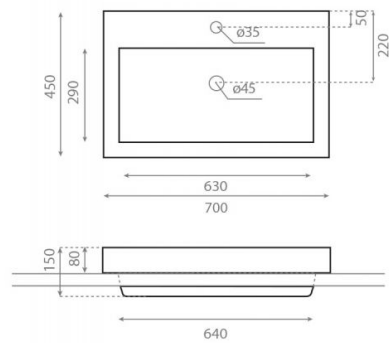

Manchester

Ref. 0023

700x450x150 mm

Features

Wall-mounting possibility.
With overflow.
Valid for Bathco top ref.0208.
Net weight 19kg, gross weight 20kg.
Units per pallet: 24.