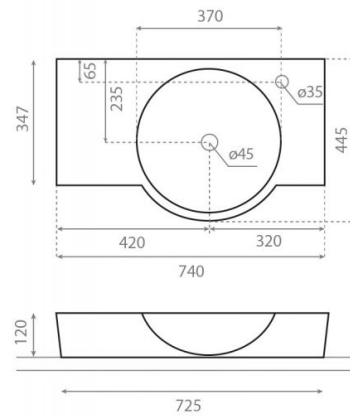

Venezia

Ref. 0024

740x347x120 mm

Features

- Wall-mounting possibility
- Without overflow
- Net weight 18kg, gross weight 19kg.
- Units per pallet: 32.