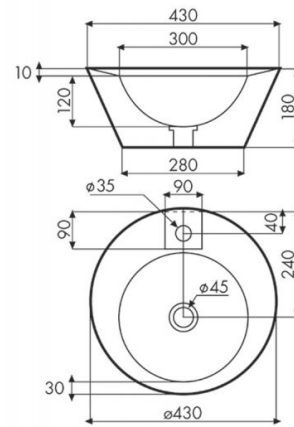

# Bolean

**Ref. 08002**

430x180 mm

## Features

Terrazzo washbasin.

Topcounter washbasin.

Dimensions: 430x180 mm.