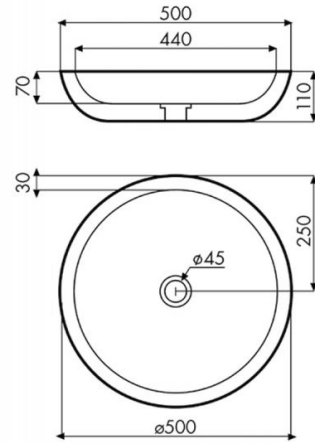

Ampuero

Ref. 08004

500x110 mm

Features

Topcounter washbasin.
Cement washbasin.
Dimensions 500x110 mm.

Available colors: