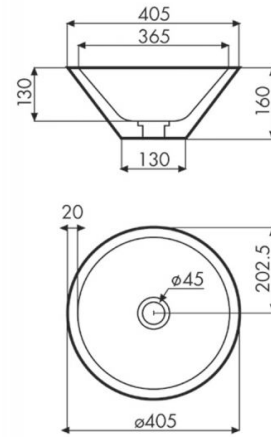

# Sarón

**Ref. 08009**

405x160 mm

## Features

Topcounter washbasin.  
Terrazzo washbasin.  
Dimensions: 405x160 mm.