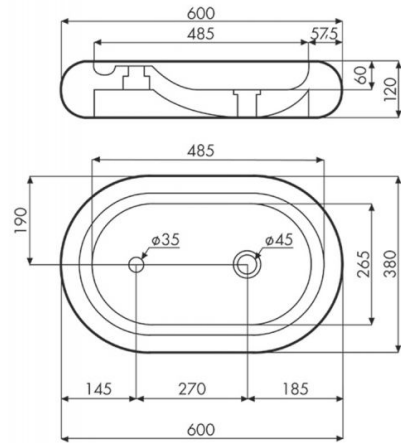

Cieza

Ref. 08011

600x380x120 mm

Features

Topcounter washbasin.
Terrazzo washbasin.
Dimensions: 600x380x120 mm.