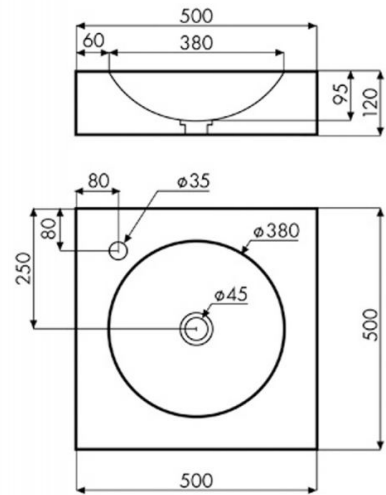

# Parbayón

**Ref. 08016**

500x500x120 mm

## Features

Topcounter washbasin.  
Cement washbasin.  
Dimensions: 500x500x120 mm.