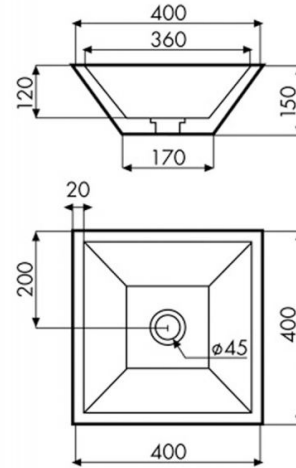

Polanco

Ref. 08021

400x400x150 mm

Features

Topcounter washbasin.
Terrazzo washbasin.
Dimensions: 400x400x150 mm.

Available colors: