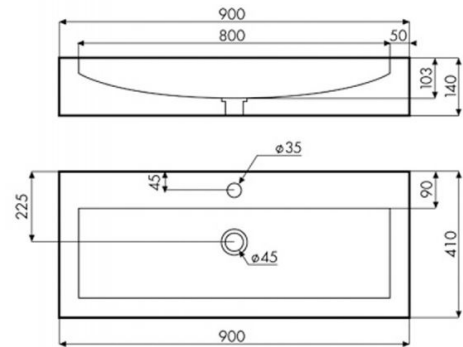

# Prezanes

**Ref. 08023**

900x410x140 mm

## Features

Topcounter washbasin.  
Terrazzo washbasin.  
Dimensions: 900x410x140 mm.