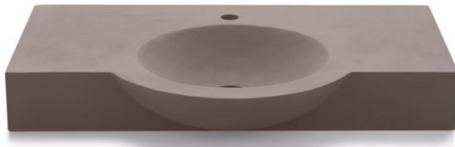

# Camargo

**Ref. 08032**

800x530x110 mm

## Features

Topcounter washbasin.  
Cement washbasin.  
Dimensions: 800x530x110 mm