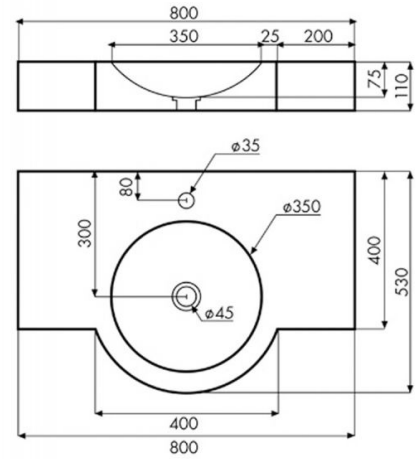

# Camargo

**Ref. 08032**

800x530x110 mm

## Features

Topcounter washbasin.  
Cement washbasin.  
Dimensions: 800x530x110 mm