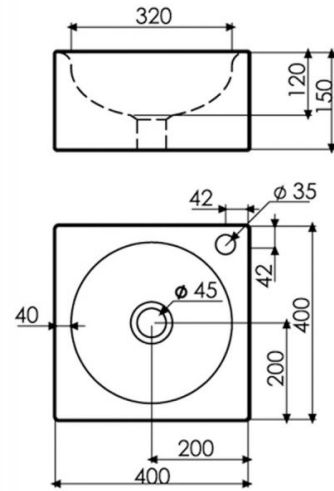

Versalles

Ref. 00354

400x400x150 mm

Features

Available colors: