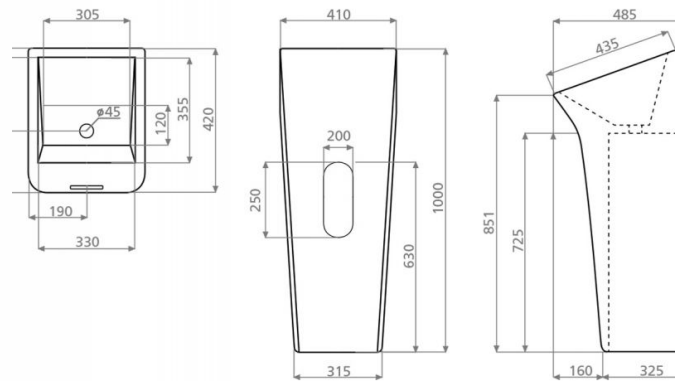

Lungo Square

Ref. 00359

410x485x1000 mm

Features

Available colors: