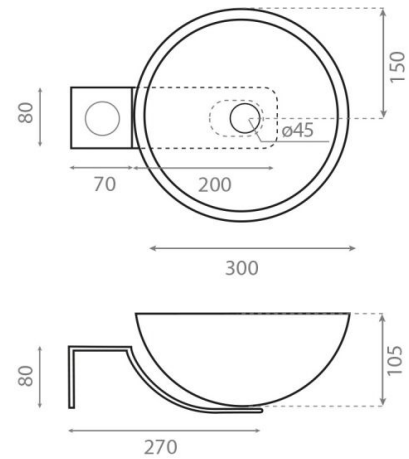

# Set Moon

**Ref. 00115/4013**

370x300x105 mm

## Features

Support ref\_00115. 80x270x80 mm.  
Moon porcelain washbasin. ref\_4013.  
300x105 mm