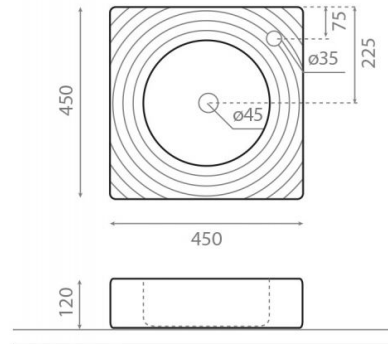

Gota

Ref. 0081

450x450x120 mm

Features

Wall-mounting possibility. Without overflow. Net weight 13kg, gross weight 14kg. Units per pallet: 52.