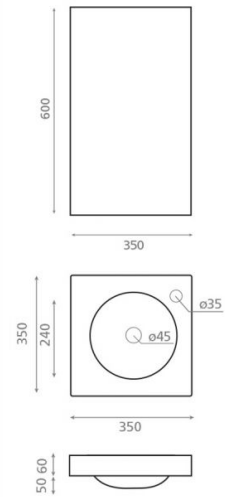

## Set Iris

**Ref. 0527R/E**

350x350x110 mm

### Features

Mirror included 350x600 mm  
Resin top with glass washbasin 350x350x110 mm