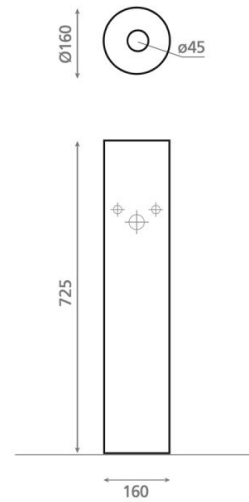

Stainless steel Pedestal

Ref. 00108

160x725 mm

Features

Steel pedestal
Compatible with various washbasin
models