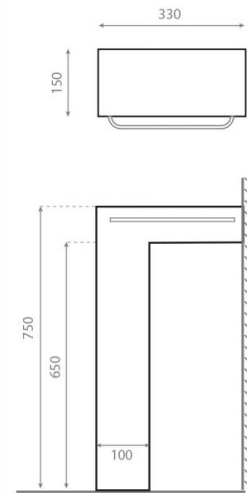

# White pedestal with towel rail

**Ref. 10050**

750x330x150 mm