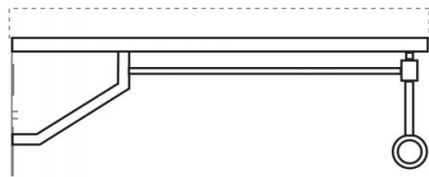

Aluminium support

Ref. 0310

740x500x260 mm

Features

Towel rail included