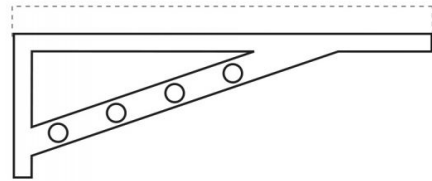

# Stainless steel supports with circles

**Ref. 00111**

220 mm