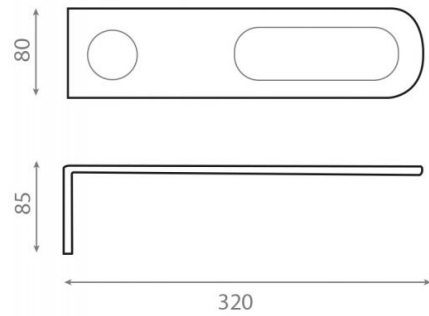

Straight stainless steel support

Ref. 00114

320x80x85 mm

Features

320x80x85 mm

6 mm straight stainlesssteel support.