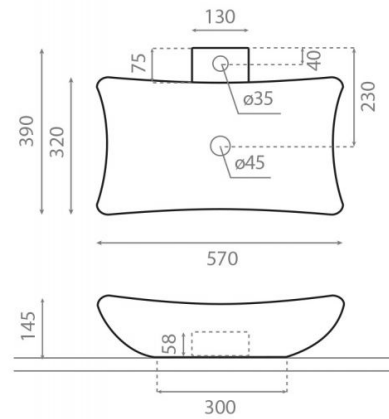

Magdalena

Ref. 0092

570x390x145 mm

Features

No wall-mounting possibility.
Without overflow.
Valid for Bathco tops.
Net weight 8kg, gross weight 9kg.
Units per pallet: 50.