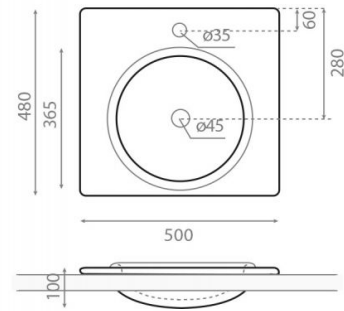

Luna

Ref. 4005

500x480x100 mm

Features

No wall-mounting possibility. Without overflow. Net weight 9 kg, gross weight 10 kg. Units per pallet: 60.