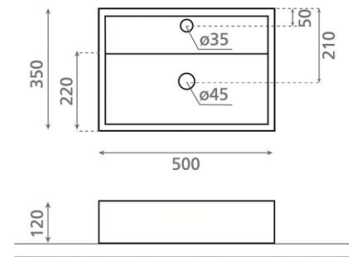

Turin

Ref. 0017B

500x350x120 mm

Features

Wall-mounting possibility.
With overflow.
Towel rail fixing possibility on both sides.
Valid for towel rail ref. 17B/T_330mm
Valid for Bathco tops.
Net weight 11kg, gross weight 12kg.
Units per pallet 60.