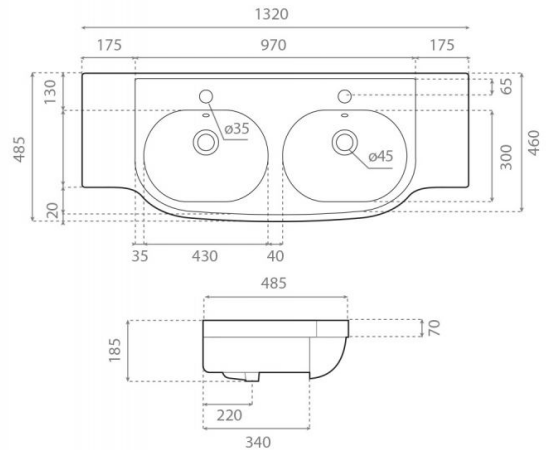

## Ref. H1006

1320x485x185 mm

### Features

Porcelain washbasin.  
Dimensions: 1320x485x185mm.  
With overflow.  
Wall mounting possibility (only with supports).  
Valid for supports 00101  
Net weight 34kg, gross weight 36,5 kg.