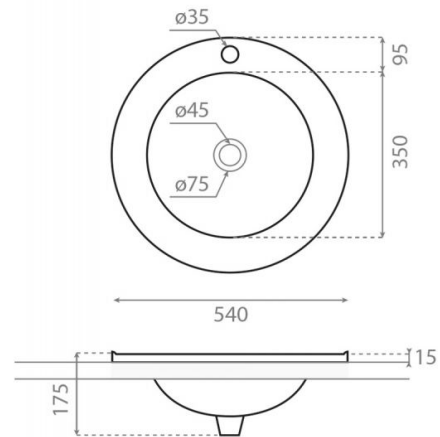

Habana

Ref. H1011

540x175 mm

Features

Porcelain washbasin.
Dimensions: 540x175mm.
Without overflow.
No wall mounting possibility.
Net weight 8kg, gross weight 9kg.
Units per pallet: 28.