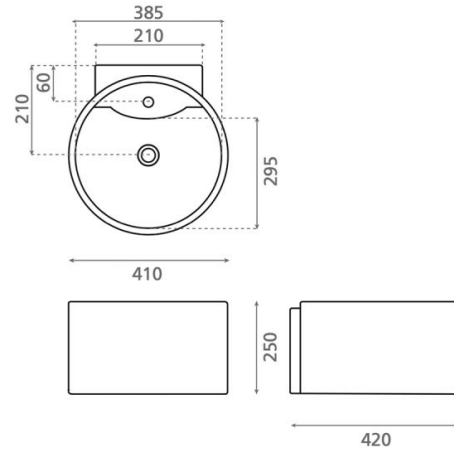

Hamburg

Ref. H1012

410x420x250 mm

Features

Porcelain washbasin.
Dimensions: 410x420x250 mm.
With overflow.
Wall mounting possibility.
Net weight 15kg, gross weight 16,5 kg.
Units per pallet: 36.