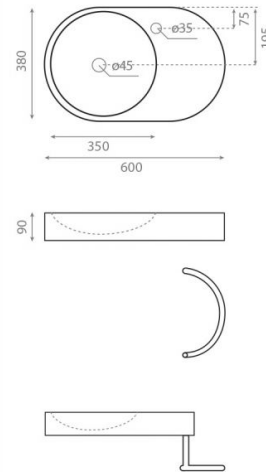

Fuengirola

Ref. 0065B

600x380x90 mm

Features

Wall-mounting possibility. Without overflow.ref.0065BT fixing possibility on both sides.Ref.0065BTG fixing possibility.No valid for Bathco topsNet weight 10kg, gross weight 11kg.Units per pallet 60.