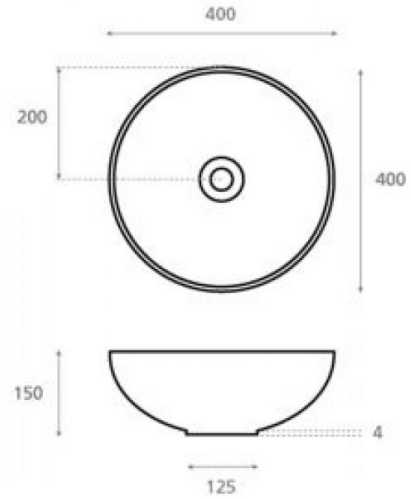

# New Lys

**Ref. 4084N/03**

400x150 mm

## Features

Porcelain washbasin.  
White porcelain.  
Dimensions: 400x150 mm  
Net weight 5kg, gross weight 6kg.  
Units per pallet: .

Decorated Amazona.  
Available in other finishes.