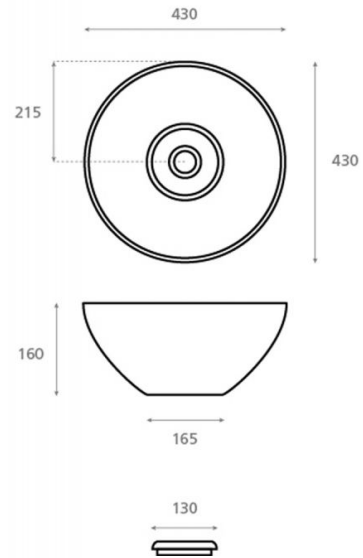

New Cuenca Cru

Ref. 4033BCRU51

430X160 mm

Features

Porcelain washbasin.
Natural porcelain.
Hidden draining hole
measures: 430x160 mm.
Net weight 7kg, gross weight 8kg.
Units - pallet: 46

Decorated Bouquet.
Available in other finishes.