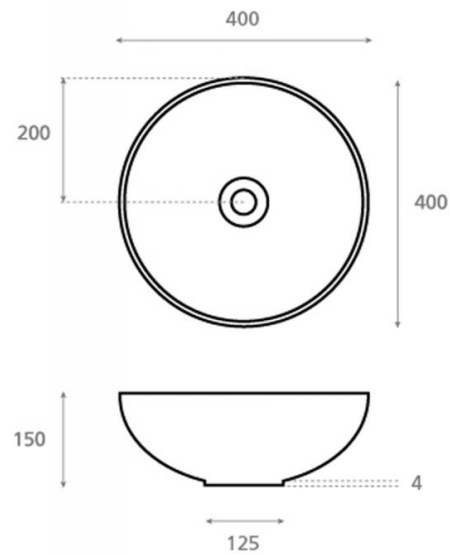

New Lys Mariscal

Ref. 4069/51

400x150 mm

Features

Porcelain washbasin.
Without overflow
Measures: 400x150 mm
Net weight 5kg, gross weight 6kg.
Units - pallet: 58

Decorated Bouquet.
Available in other finishes.