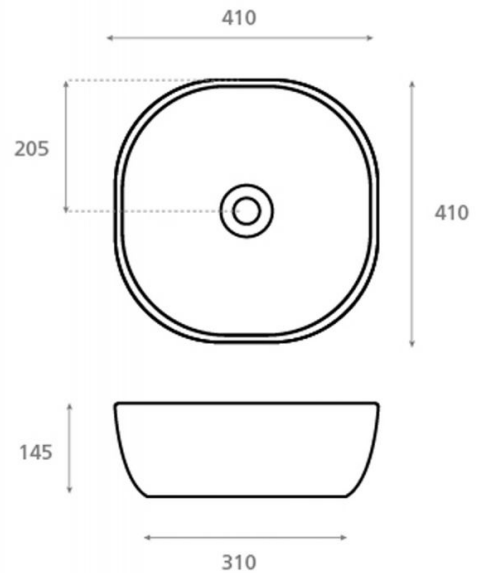

Olea Cuadrado

Ref. 4071/51

410x410x145 mm

Features

Porcelain washbasin.
Without overflow
Measures: 410x410x145 mm
Net weight 6,8 kg, gross weight 7,8 kg
Units - pallet: 52

Decorated Bouquet.
Available in other finishes.