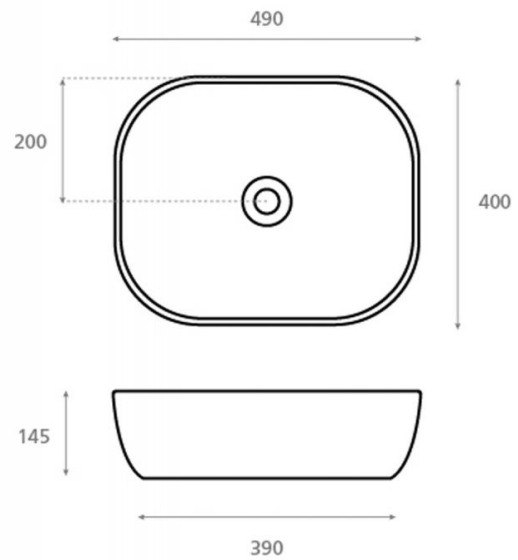

Olea Rectangular

Ref. 4072/51

490x400x145 mm

Features

Porcelain washbasin.
Without overflow
Measures: 490x400x145 mm
Net weight 8,5 kg, gross weight 9,5 kg
Units - pallet:

Decorated Bouquet.
Available in other finishes.