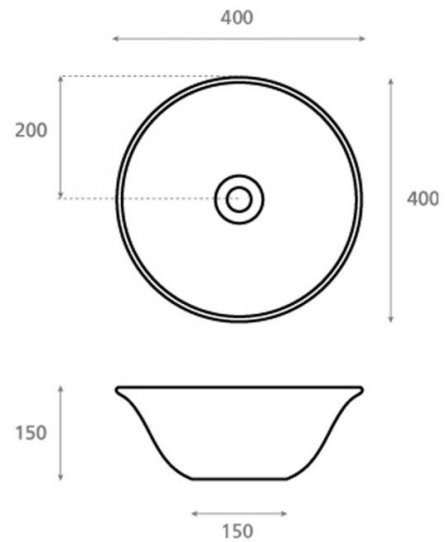

# New Nordic Cru

**Ref. 4062BCRU51**

400x150 mm

## Features

Porcelain washbasin.  
Natural finish porcelain  
Without overflow  
Measures: 400X150 mm  
Net weight 5,9 kg, gross weight 6,9 kg  
Units - pallet: 58

Decorated Bouquet.  
Available in other finishes.