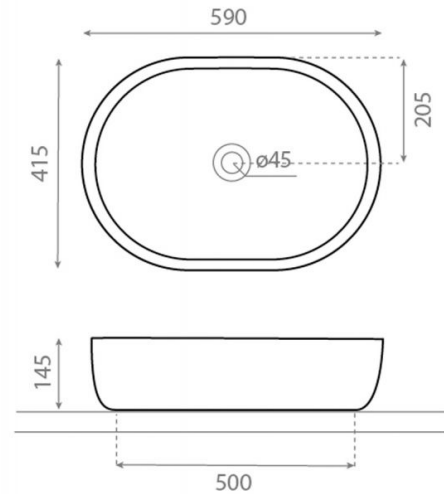

## Ref. 4037CRU51

590x415x145 mm.

### Features

Porcelain washbasin, natural finish.  
Dimensions: 590x415x145 mm.  
Net weight 14kg, gross weight 15kg.  
Units per pallet 40uds.

Decorated Bouquet.  
Available in other finishes.