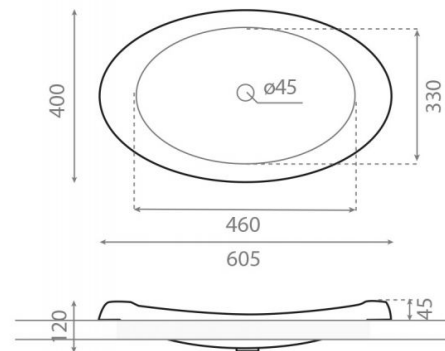

# Ellipse

**Ref. 4022**

605x400x120 mm

## Features

No wall-mounting possibility. Without overflow. Net weight 6kg, gross weight 7kg. Units per pallet: 60.